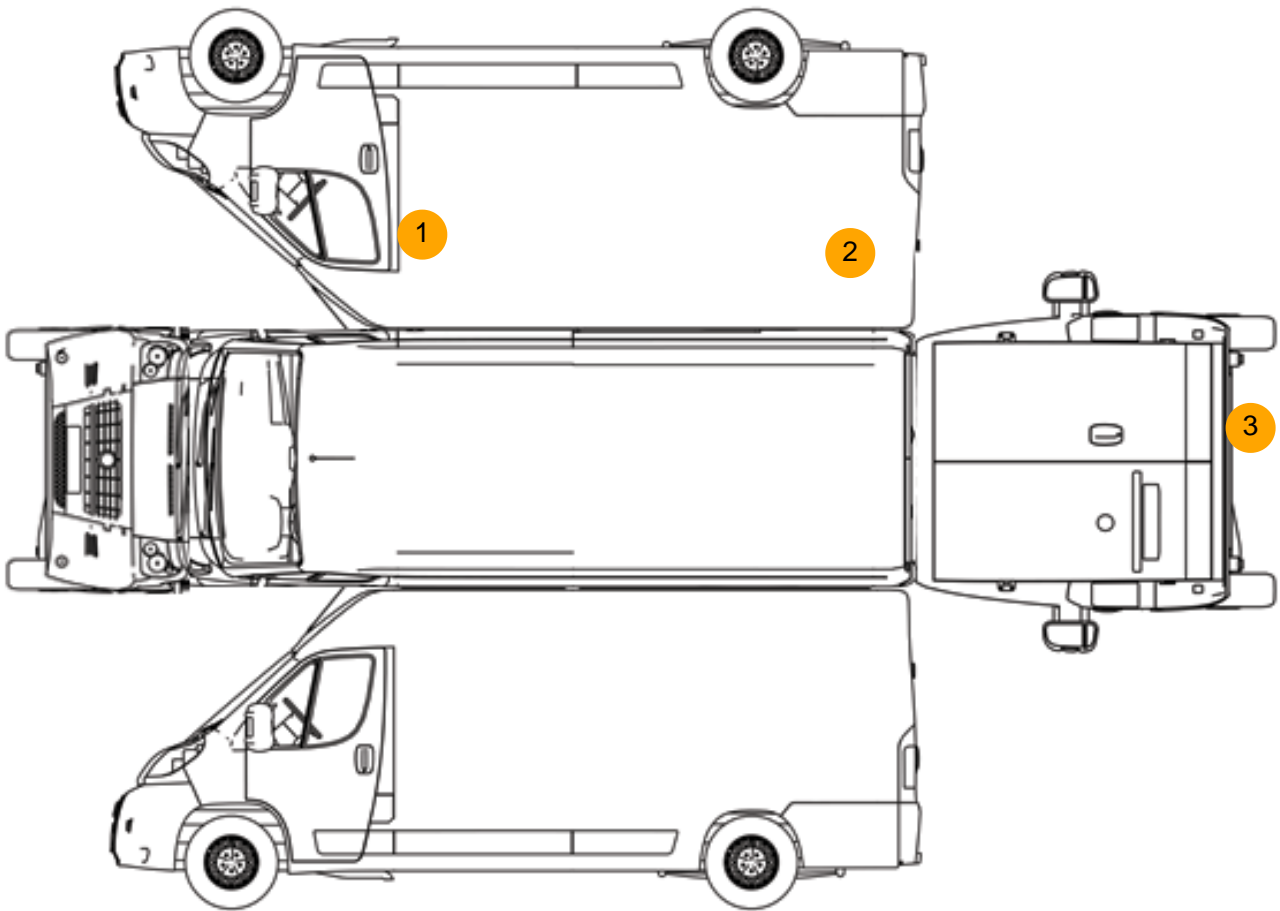

Condition Check